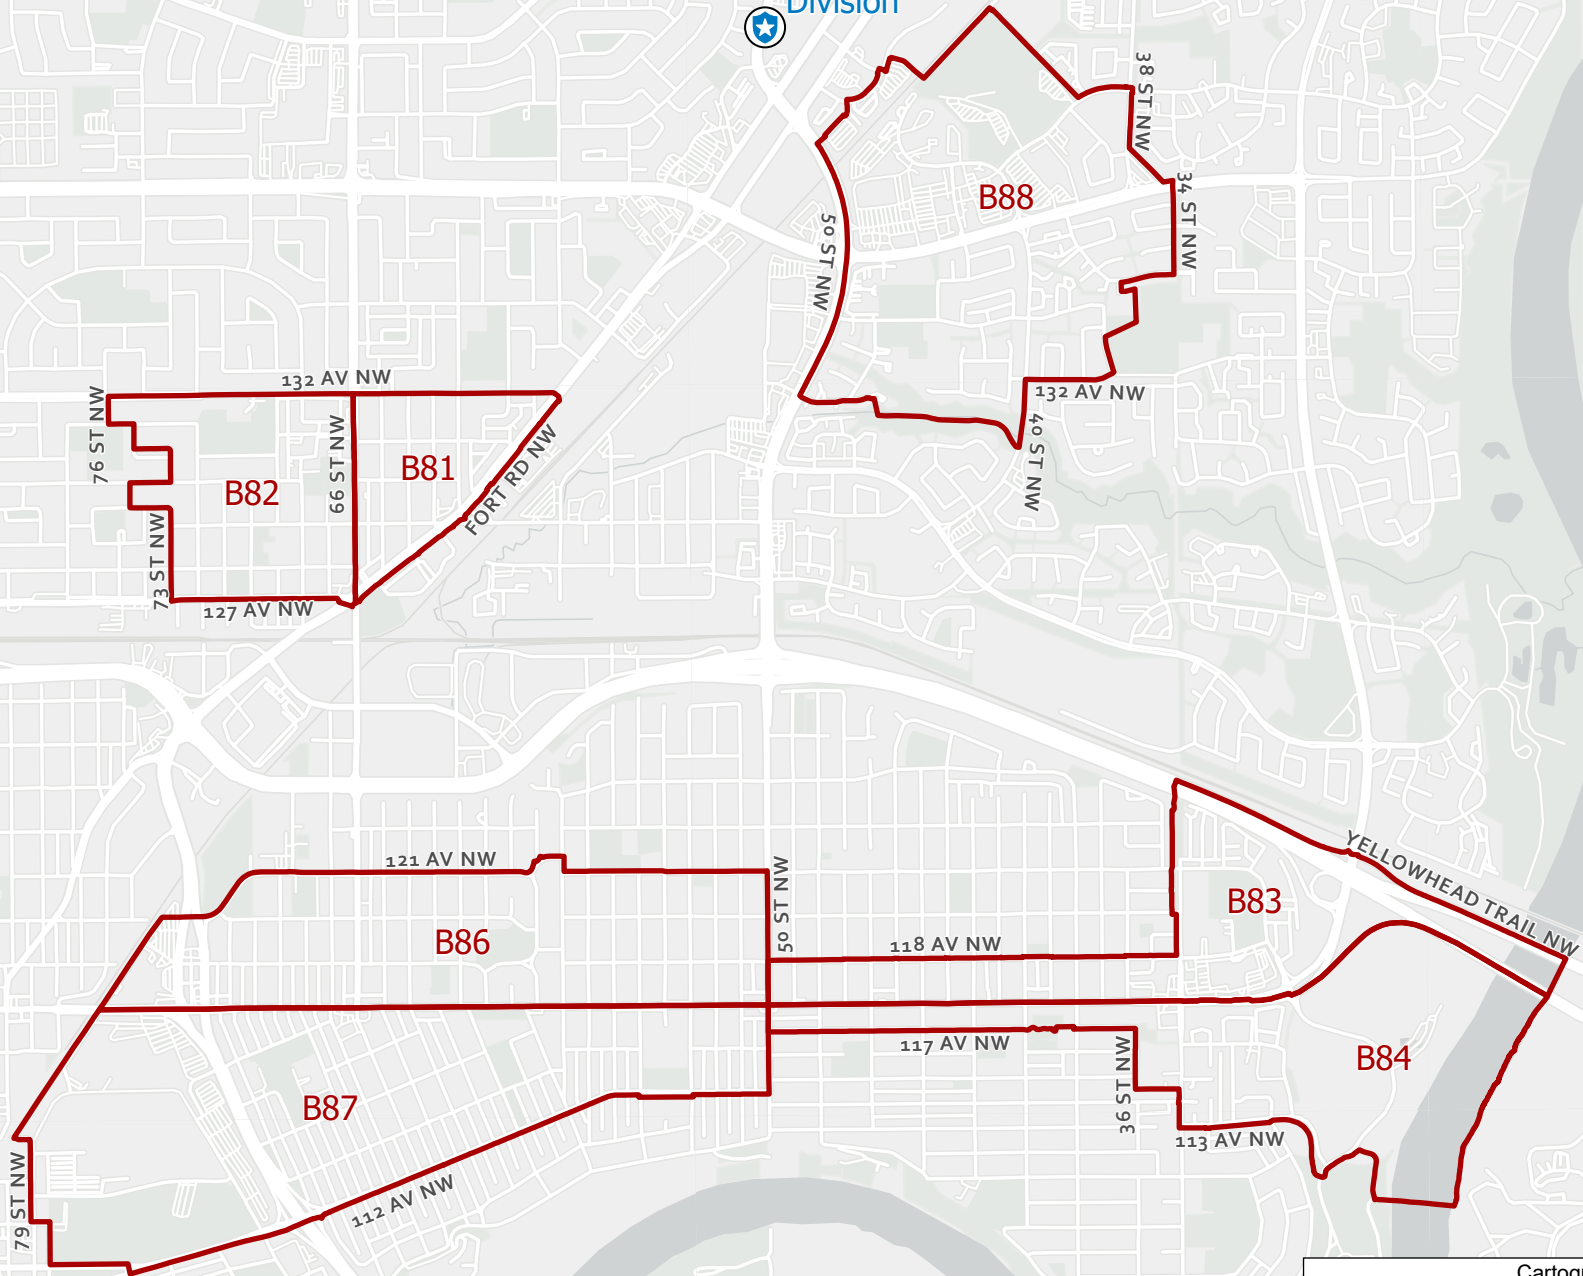

# Northeast Division Beat Boundary

Northeast  
Division

Cartography By: BAIR GIS  
 Map Created: 2024-08-26  
 Projection: NAD 1983 3TM 114  
 Credit: City of Edmonton, EPS and Esri Canada