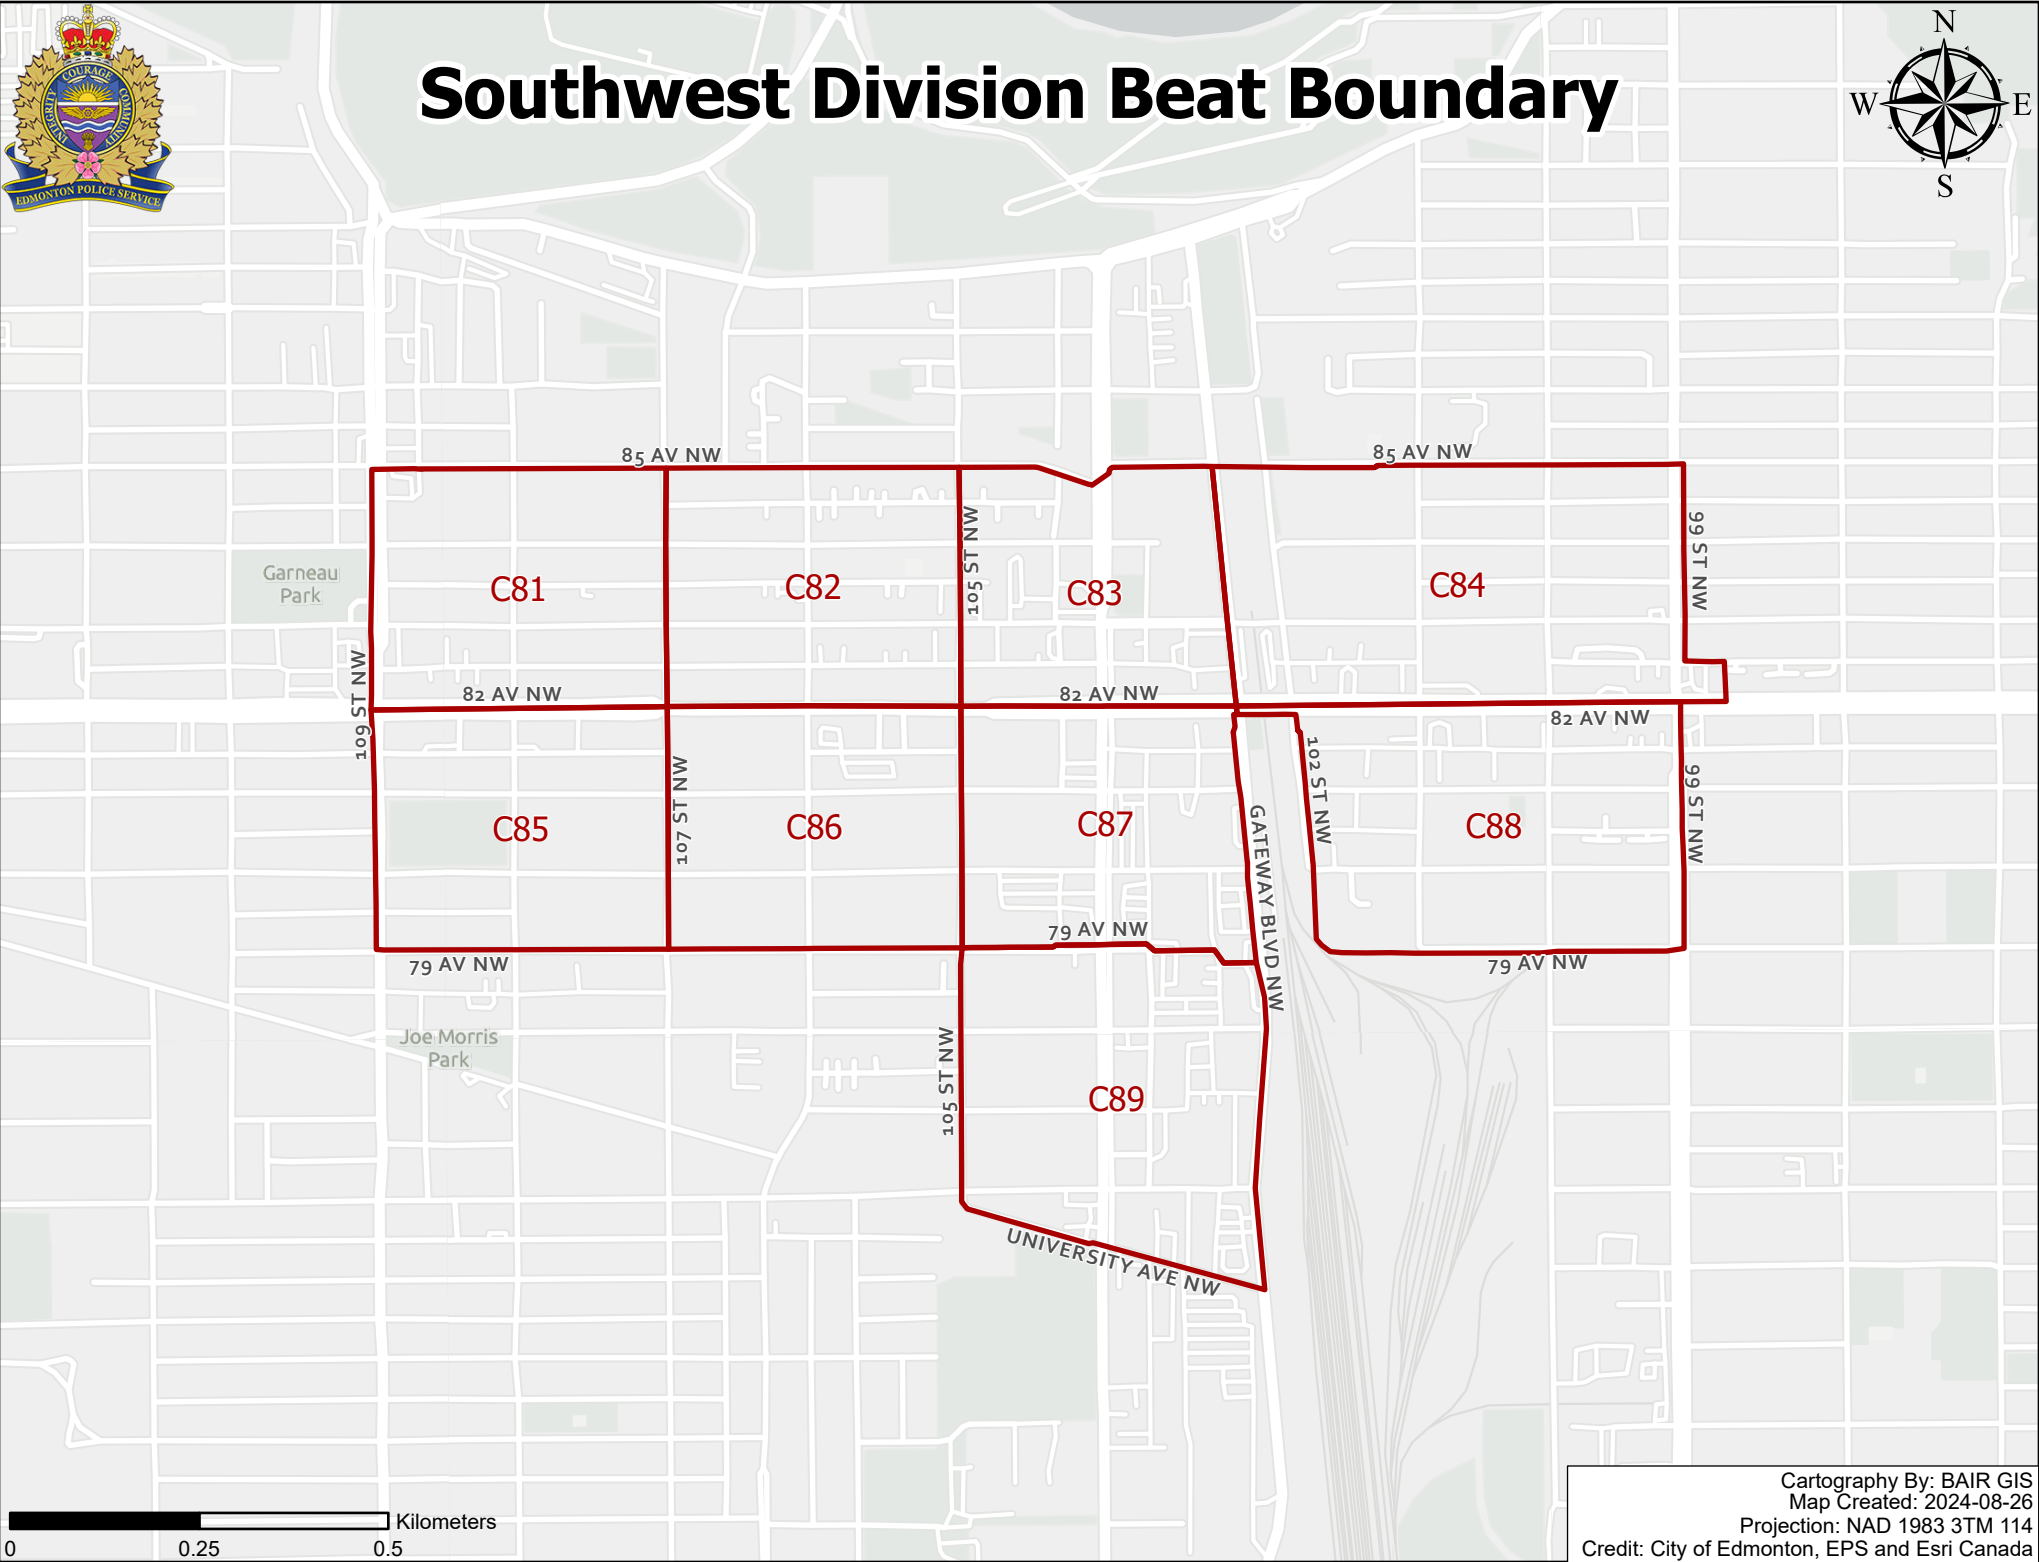

Southwest Division Beat Boundary

Cartography By: BAIR GIS
Map Created: 2024-08-26
Projection: NAD 1983 3TM 114
Credit: City of Edmonton, EPS and Esri Canada