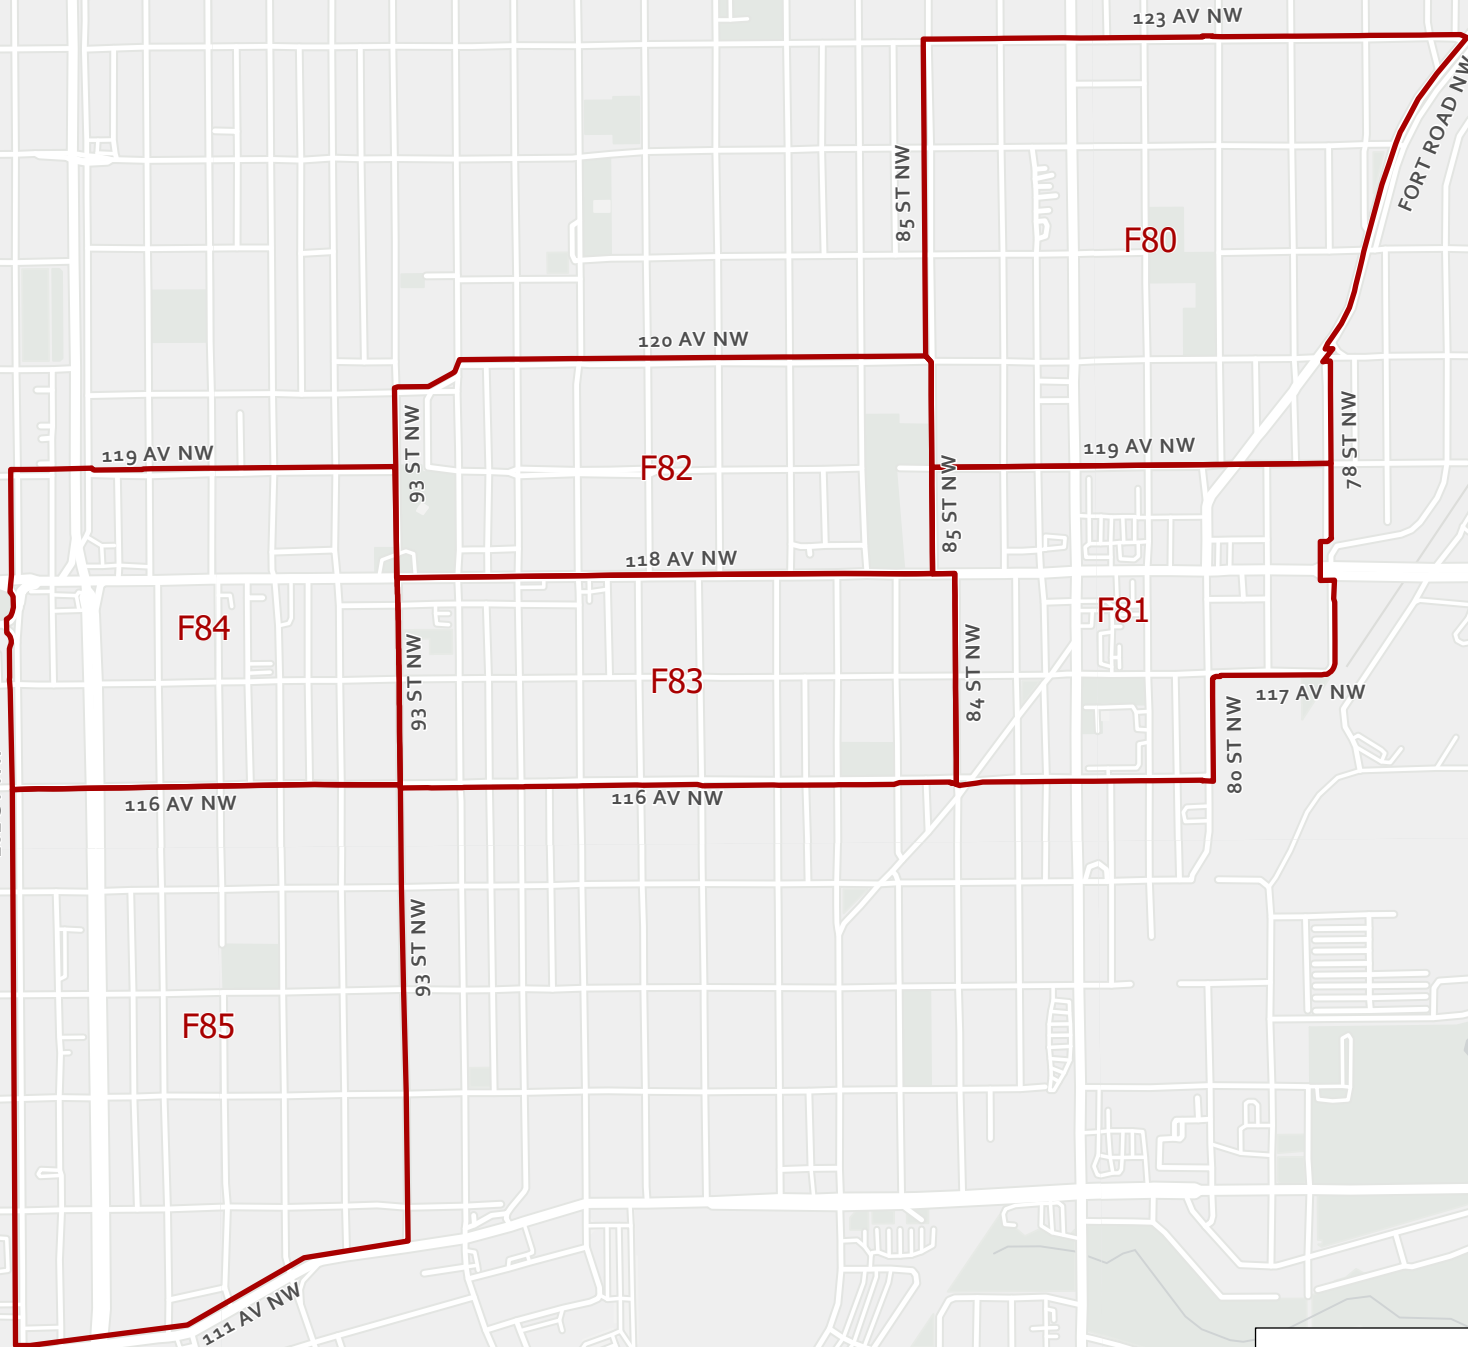

Northwest Division Beat Boundary

Cartography By: BAIR GIS
Map Created: 2024-08-26
Projection: NAD 1983 3TM 114
Credit: City of Edmonton, EPS and Esri Canada